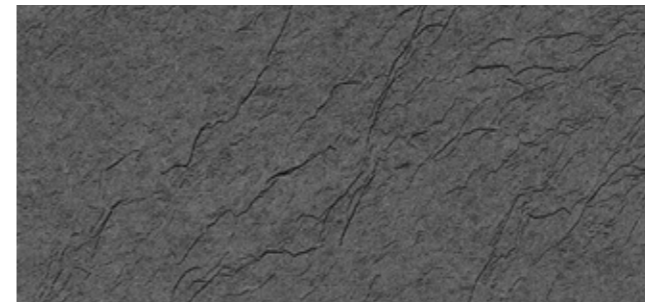

Variety of Pattern

Internal & External
Application

Stone Series

Advanced 3D surface technology meets the character of stone. Rough, refined, stratified or carved, each profile embodies raw beauty and surface strength.

ITEM Arcuate Rock Thin Cloud Gray
SIZE 2800 x 1200 mm
THICKNESS 1-5 mm

ITEM Rough Cut Stone Plain White
SIZE 2800 x 1200 mm
THICKNESS 1-4 mm

ITEM Mount Celestial H05
SIZE 2400 x 1200 mm
THICKNESS 1-3 mm