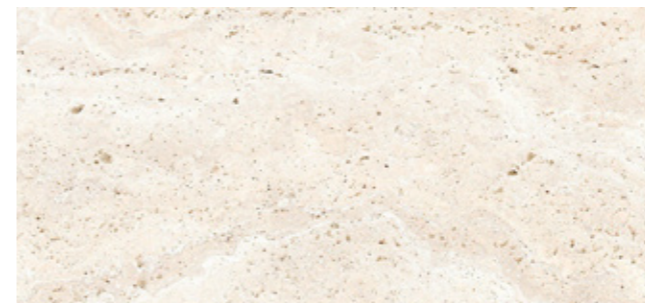

ITEM Mount Celestial H05
SIZE 2400 x 1200 mm
THICKNESS 1-3 mm

ITEM Rome Travertine Andes White
SIZE 2400 x 1200 mm
THICKNESS 3 (+/-0.5) mm