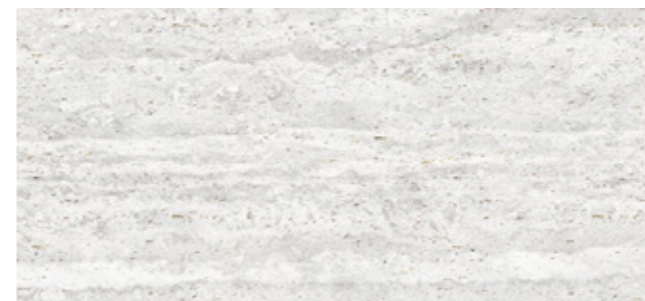

ITEM Rome Travertine Andes White
SIZE 2400 x 1200 mm
THICKNESS 3 (+/-0.5) mm

ITEM Travertine Cloud White
SIZE 2400 x 1200 mm
THICKNESS 3 (+/-0.5) mm