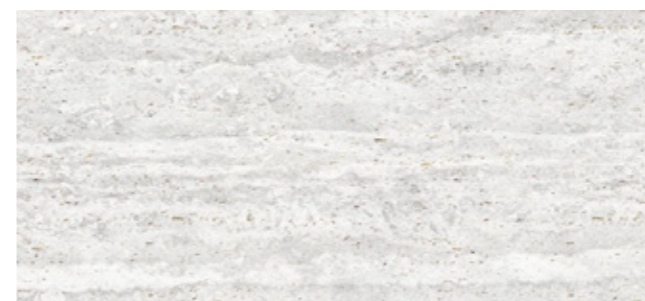

ITEM Rome Travertine Andes White
SIZE 2400 x 1200 mm
THICKNESS 3 (+/-0.5) mm

ITEM Travertine Cloud White
SIZE 2400 x 1200 mm
THICKNESS 3 (+/-0.5) mm