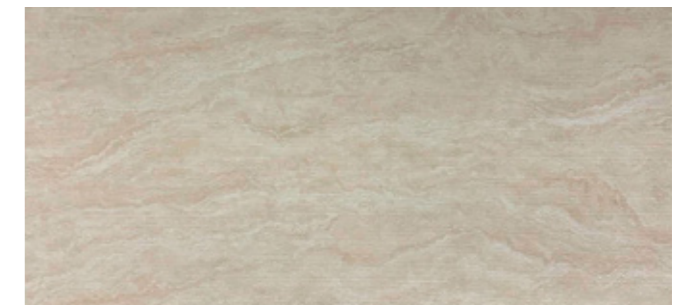

ITEM Rockface Stone Veil Grey
SIZE 2400 x 1200 mm
THICKNESS 1-10 mm

ITEM Stone Ridged Andes Yellow
SIZE 2400 x 1200 mm
THICKNESS 2.5 (+/-) mm