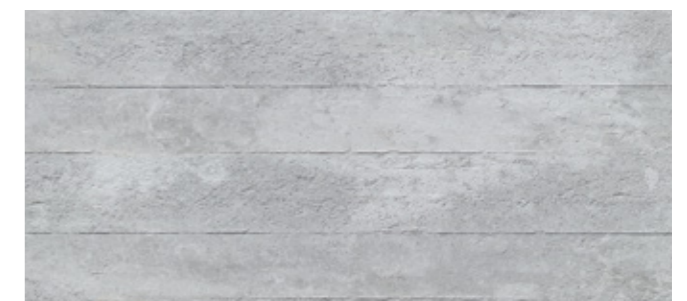

ITEM Travertine Andes Yellow
SIZE 2400 x 1200 mm
THICKNESS 3 (+/-0.5) mm

ITEM Concrete Puring Slab Light Grey
SIZE 2700 x 1200 mm
THICKNESS 2.5 (+/-0.5) mm