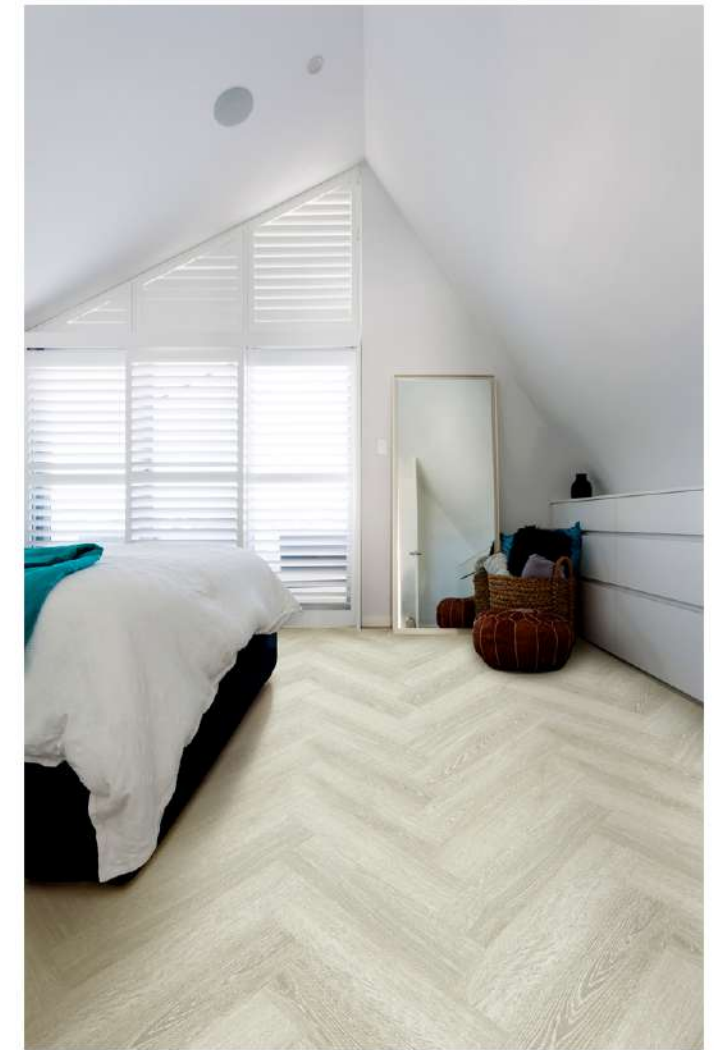

Shade and veining of actual product may vary from digital/printed image.